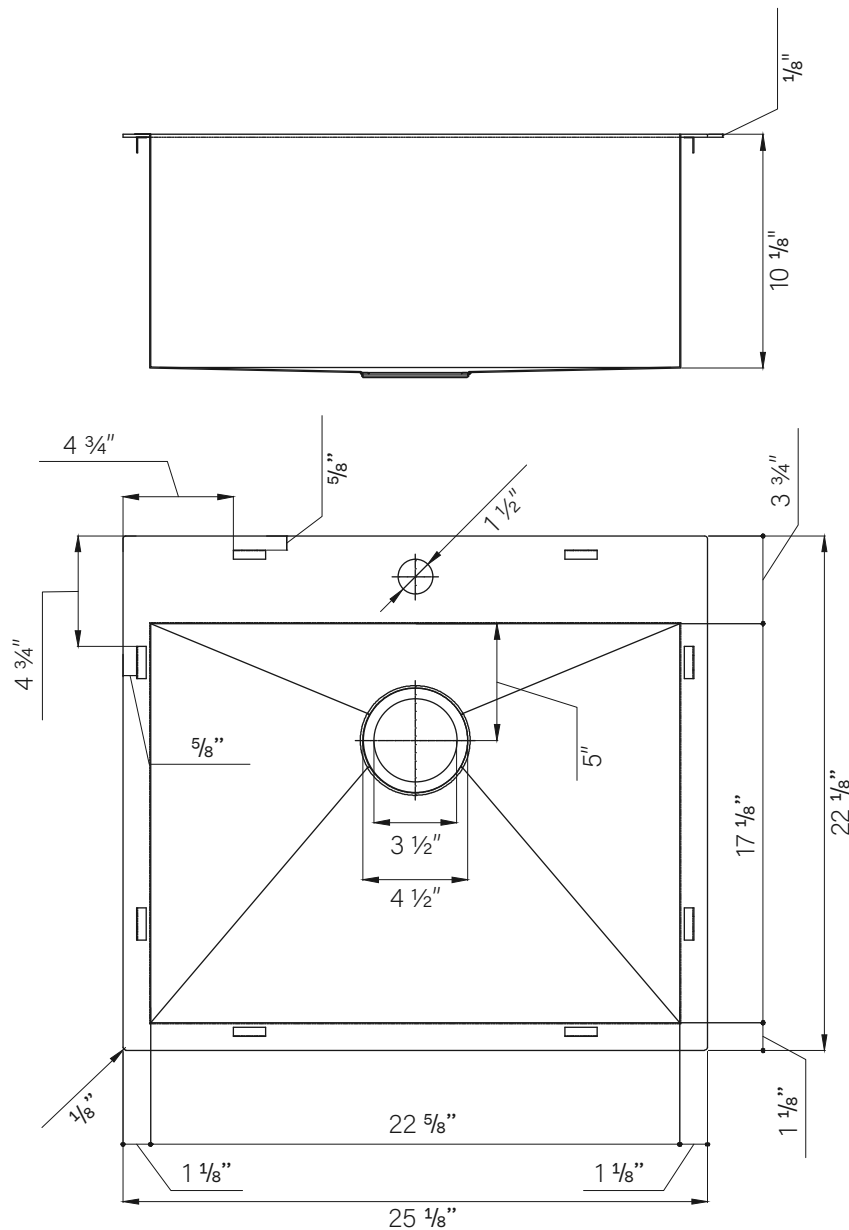

**DIMENSIONS/TECHNICAL DATA**

# Top Mount - Single Bowl Stainless Steel Sinks - S706S2

**ATTENTION!** Dimensions may vary by up to  $\frac{3}{8}$ ". It is highly recommended to pull all dimensions of actual model for installation and measuring purposes.